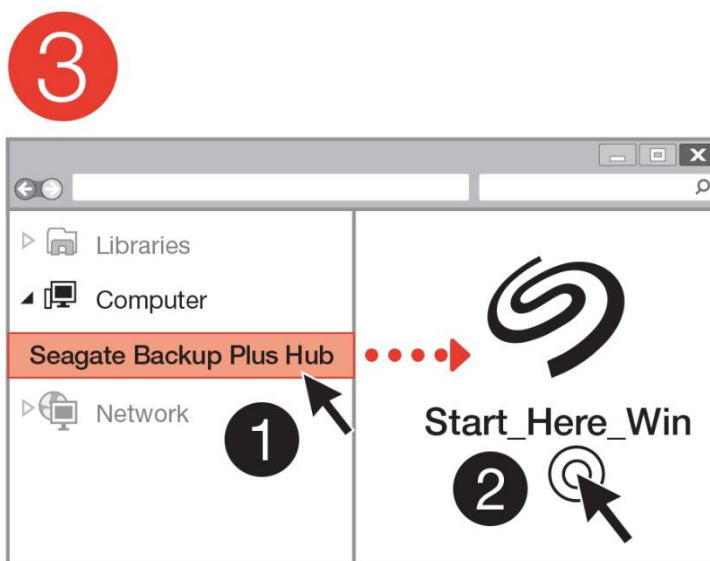

www.seagate.com/backuphub-guide

Use PC drives with your Mac®
Go to: www.seagate.com/paragon

SEAGATE
Paragon Driver
SUPPORT
Downloads
Paragon Driver for Mac OS
Paragon Driver for Windows