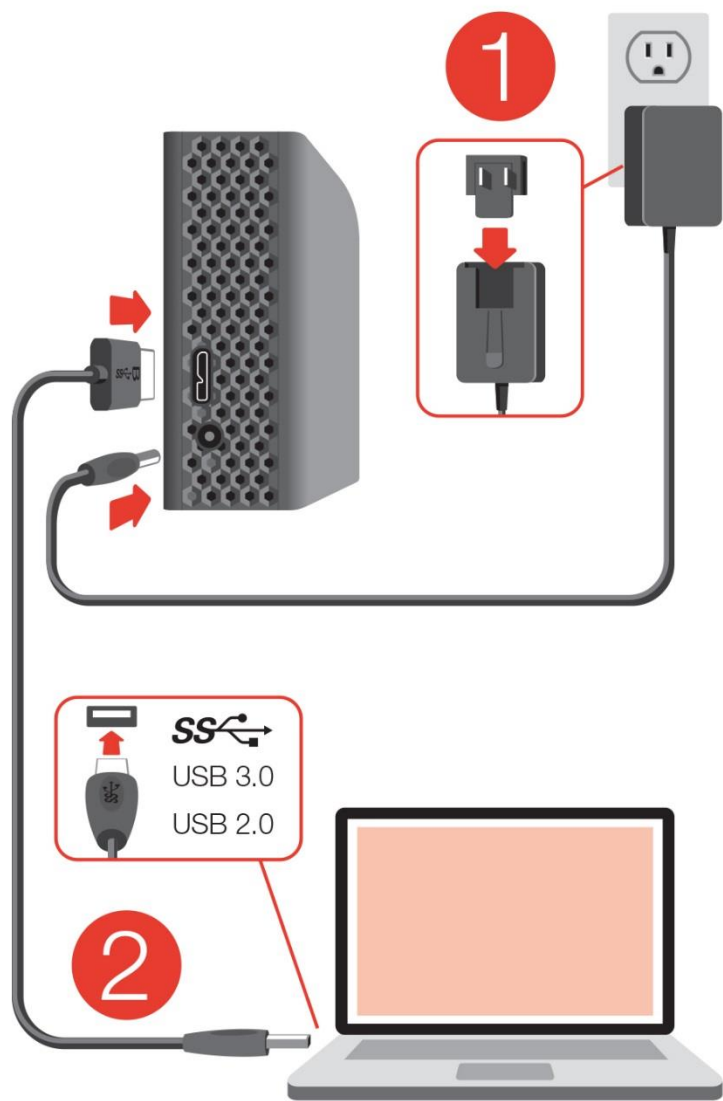

www.seagate.com/backuphub-guide

Use PC drives with your Mac®
Go to: www.seagate.com/paragon

SEAGATE
Paragon Driver
SUPPORT
Downloads
Paragon Driver for Mac OS
Paragon Driver for Windows